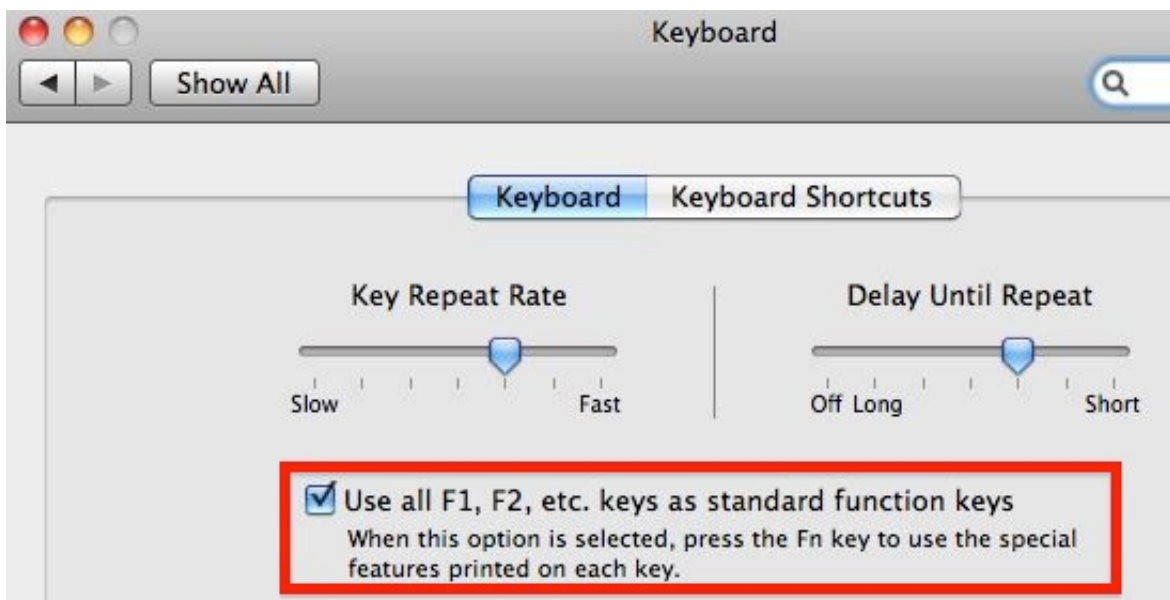

[How To Set Print Area In Excel 2011 For Mac](#)

[How To Set Print Area In Excel 2011 For Mac](#)

Print selected cells • Select the cells that you want to print • On the File menu, click Print.. • On the File menu, click Print Add cells to an existing print area • Select the cells that you want to add to the existing print area.