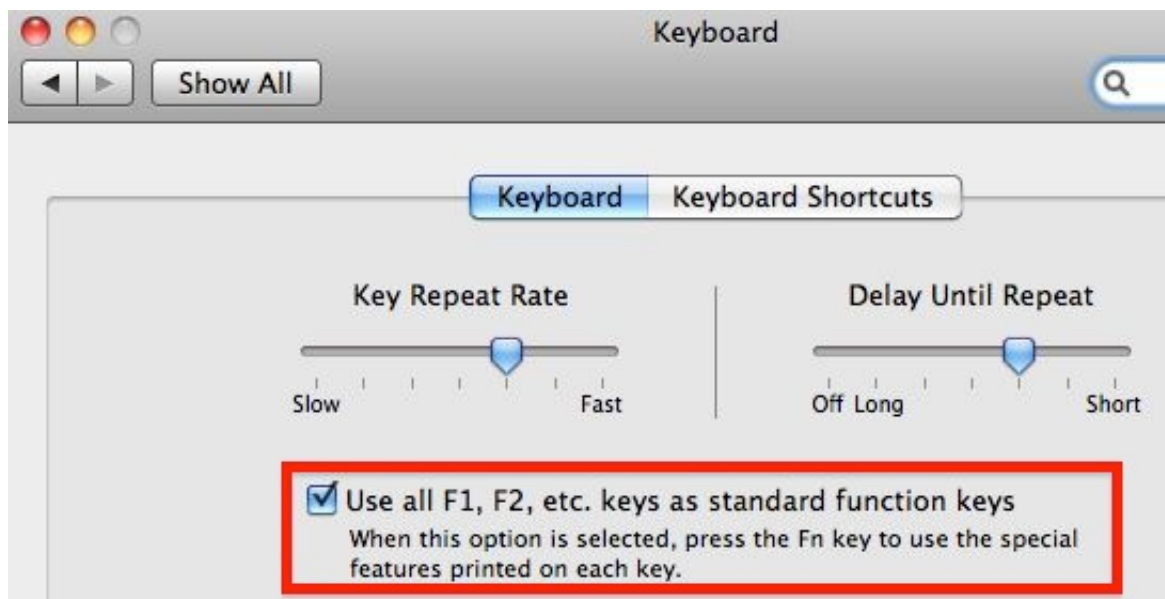

Print selected cells • Select the cells that you want to print • On the File menu, click Print.. • On the File menu, click Print Add cells to an existing print area • Select the cells that you want to add to the existing print area.

1. [print area excel](#)
2. [print area excel definition](#)
3. [print area excel mac](#)

This is done for a few reasons, but simply it is faster as it results in less reading of the worksheet.

print area excel

print area excel, print area excel not working, print area excel definition, print area excel greyed out, print area excel online, print area excel mac, print area excel vba, print area excel shortcut, print area excel 2007, print area excel to pdf [Ryona game download](#)

Plan Swift lessens the burden by enabling you to manage your projects with ease.. Print selected cells • Select the cells that you want to print • On the File menu, click Print.. Use the software to manage small and large project Free takeoff software for mac.. The print area is set, and all cells outside the print area are greyed out The cells aren't simply shaded, because Excel says they have no fill, and they aren't hidden/locked/protected because I can still edit them just like normal cells.. • Select the cells that you want to print • On the File menu, point to Print Area, and then click Set Print Area. [Ms Office 2008 For Mac Download Full Version](#)

[Cara Crack](#)

[Office 365 Win 10](#)

print area excel definition

[تحميل برنامج شيرات للكمبيوتر اخر اصدار بالعربي](#)

Of course, architectural tasks fall into the category of the most energy-demanding and mental-intense jobs.. The cells that you select don't have to be next to the existing print area • On the File menu, point to Print Area, and then click Set Print Area.. • On the File menu, click Print Clear a print area • On the File menu, point to Print Area, and then click Clear Print Area.. The print area array stores the values of the Print_Control range in a 2 dimensional array which represents the Print_Control range.